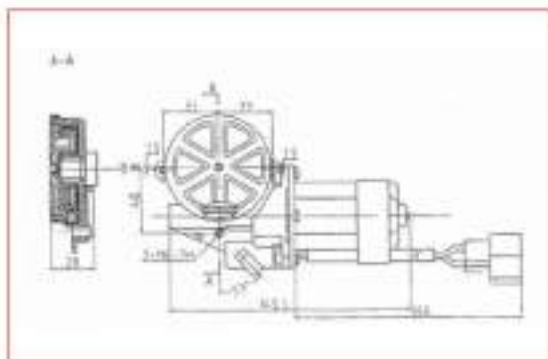

MOTOR FOR CAR WINDOW

YT-C003 7T-12V-S

工作電壓	rating voltage	12VDC
空載轉速	rotatc speed without looad	80-100rpm
空載電流	no-loadcurrent	≤ 3A
額定負載	rating load	30Kg*cm
額定電流	rating curren	7A
堵轉扭矩	locked rototorque	70-100Kg*cm
堵轉電流	locked rotocurrent	20A