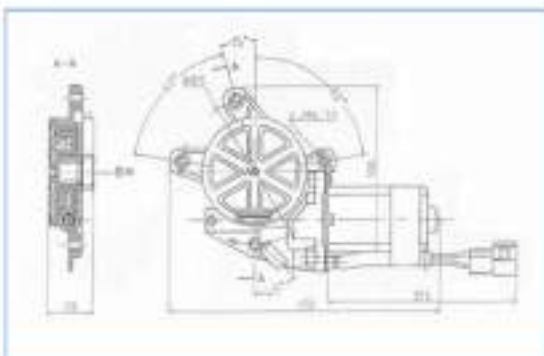

YT-C002 8T-24V-B

工作電壓	rating voltage	24VDC
空載轉速	rotatc speed without looad	80±35r/min
空載電流	no-loadcurrent	≤ 1A
額定負載	rating load	3N*M
額定電流	rating curren	≤ 7A
堵轉扭矩	locked rototorque	8.5±25N*M
堵轉電流	locked rotocurrent	≤ 20A