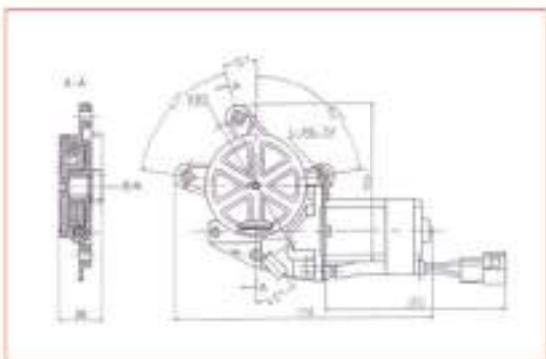

MOTOR FOR CAR WINDOW

YT-C005 3T-12V-B

工作電壓	rating voltage	12VDC
空載轉速	rotatc speed without lood	80-100rpm
空載電流	no-loadcurrent	≤ 3A
額定負載	rating load	25Kg*cm
額定電流	rating curren	7A
堵轉扭矩	locked rototorque	80-120Kg*cm
堵轉電流	locked rotocurrent	20A