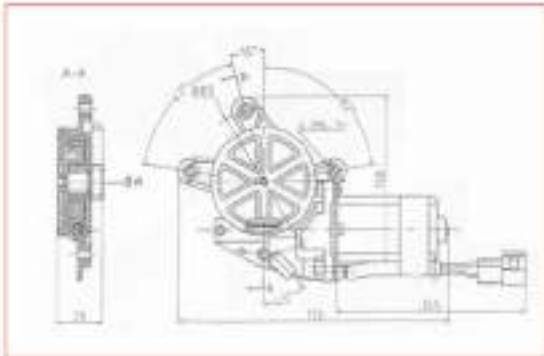

MOTOR FOR CAR WINDOW

YT-C001 8T-12V-B

工作電壓	rating voltage	12VDC
空載轉速	rotatc speed without looad	80-100rpm
空載電流	no-loadcurrent	≤ 3A
額定負載	rating load	25Kg*cm
額定電流	rating curren	7A
堵轉扭矩	locked rototorque	80-120Kg*cm
堵轉電流	locked rotocurrent	20A