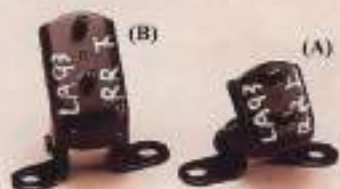

YT-TY-1006

TOYOTA CAMRY 92'

YT-1011 LOWER R YT-1012 UPPER R

REAR LOW (B)

RH:68770-32041

LH:68780-32041

REAR UP (A)

RH:68750-32041

LH:68760-32041

YT-TY-1002

TOYOTA COROLLA 93' AE100-101

YT-1003 LOWER R YT-1004 UPPER R

REAR LOW (B)

RH:68770-12080

LH:68780-12070

REAR UP (A)