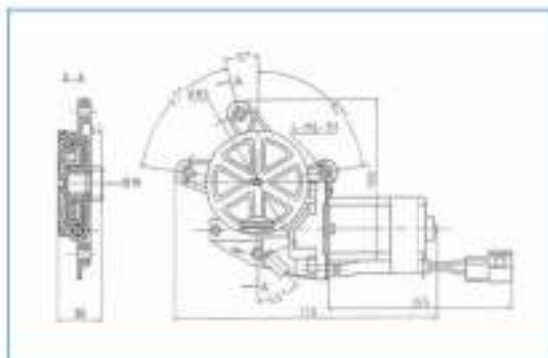

YT-C004 3T-24V-B

工作電壓	rating voltage	24VDC
空載轉速	rotatc speed without looad	80±35r/min
空載電流	no-loadcurrent	≤ 1A
額定負載	rating load	3N*M
額定電流	rating curren	≤ 7A
堵轉扭矩	locked rototorque	8.5±25N*M
堵轉電流	locked rotocurrent	≤ 20A