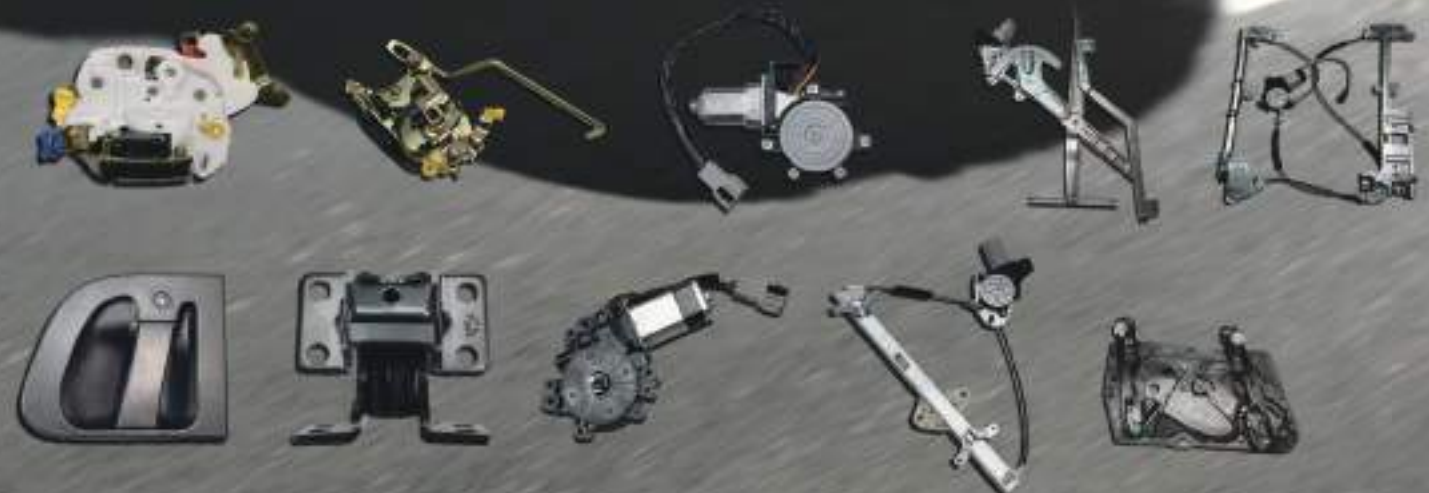

YUNG TA ENTERPRISE CO., LTD.

PRODUCTS CATALOG 2022

2022 PRODUCTS CATALOG

YUNG TA ENTERPRISE CO., LTD.

- MOTOR FOR CAR WINDOW
- DOOR HINGE
- MIDDLE DOOR HINGE
- LOCK-ASSY DOOR
- DOOR OUTSIDE/INSIDE HANDLE
- HOOD LOCK
- DOOR WINDOW REGULATOR
- DOOR GLASS CHANNEL
- DOOR CHECK

MOTOR FOR CAR WINDOW

DOOR WINDOW REGULATOR

DOOR GLASS CHANNEL

DOOR CHECK

HOOD LOCK

GAS SPRING

TABLE OF CONTENTS

TOYOTA	YT-TY-1001
DOOR HINGE	1-3
MIDDLE DOOR HINGE	4-5
LOCK-ASSY DOOR	6-11
DOOR OUTSIDE/INSIDE HANDLE	12-14
HOOD LOCK	15-17
DOOR WINDOW REGULATOR	18-27
HOOD HINGE	28
DOOR GLASS CHANNEL/CHECK	29
DOOR CHECK	30