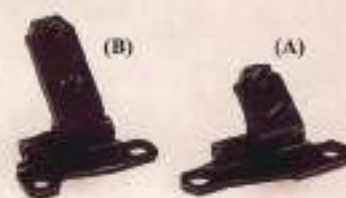

YT-TY-1006

TOYOTA CAMRY 92'

YT-1011 LOWER R   YT-1012 UPPER R

REAR LOW (B)

RH:68770-32041

LH:68780-32041

REAR UP (A)

RH:68750-32041

LH:68760-32041