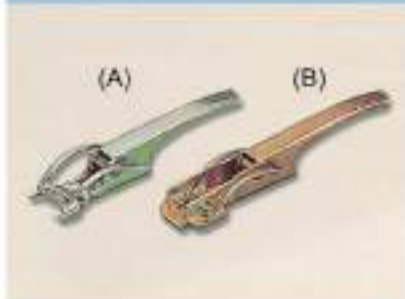

DOOR OUTSIDE/INSIDE HANDLE DAIHATSU

YT-DH-4001

HIJET 1000
(A):66201-87301
(B)