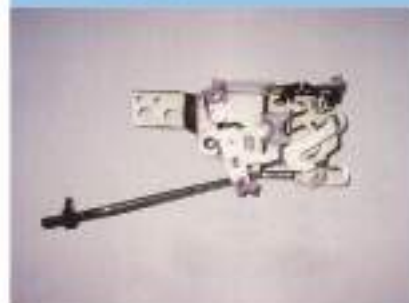

YT-PT-1002

YT-117

YT-118

PT SAGA
RUR: PW560330
RUL: PW560329
RLR :PW560332
RLL :PW560331

LOCK-ASSY DOOR

PORTON

YT-PT-3001

SAGA
FR
MB321434
FL
MB321433